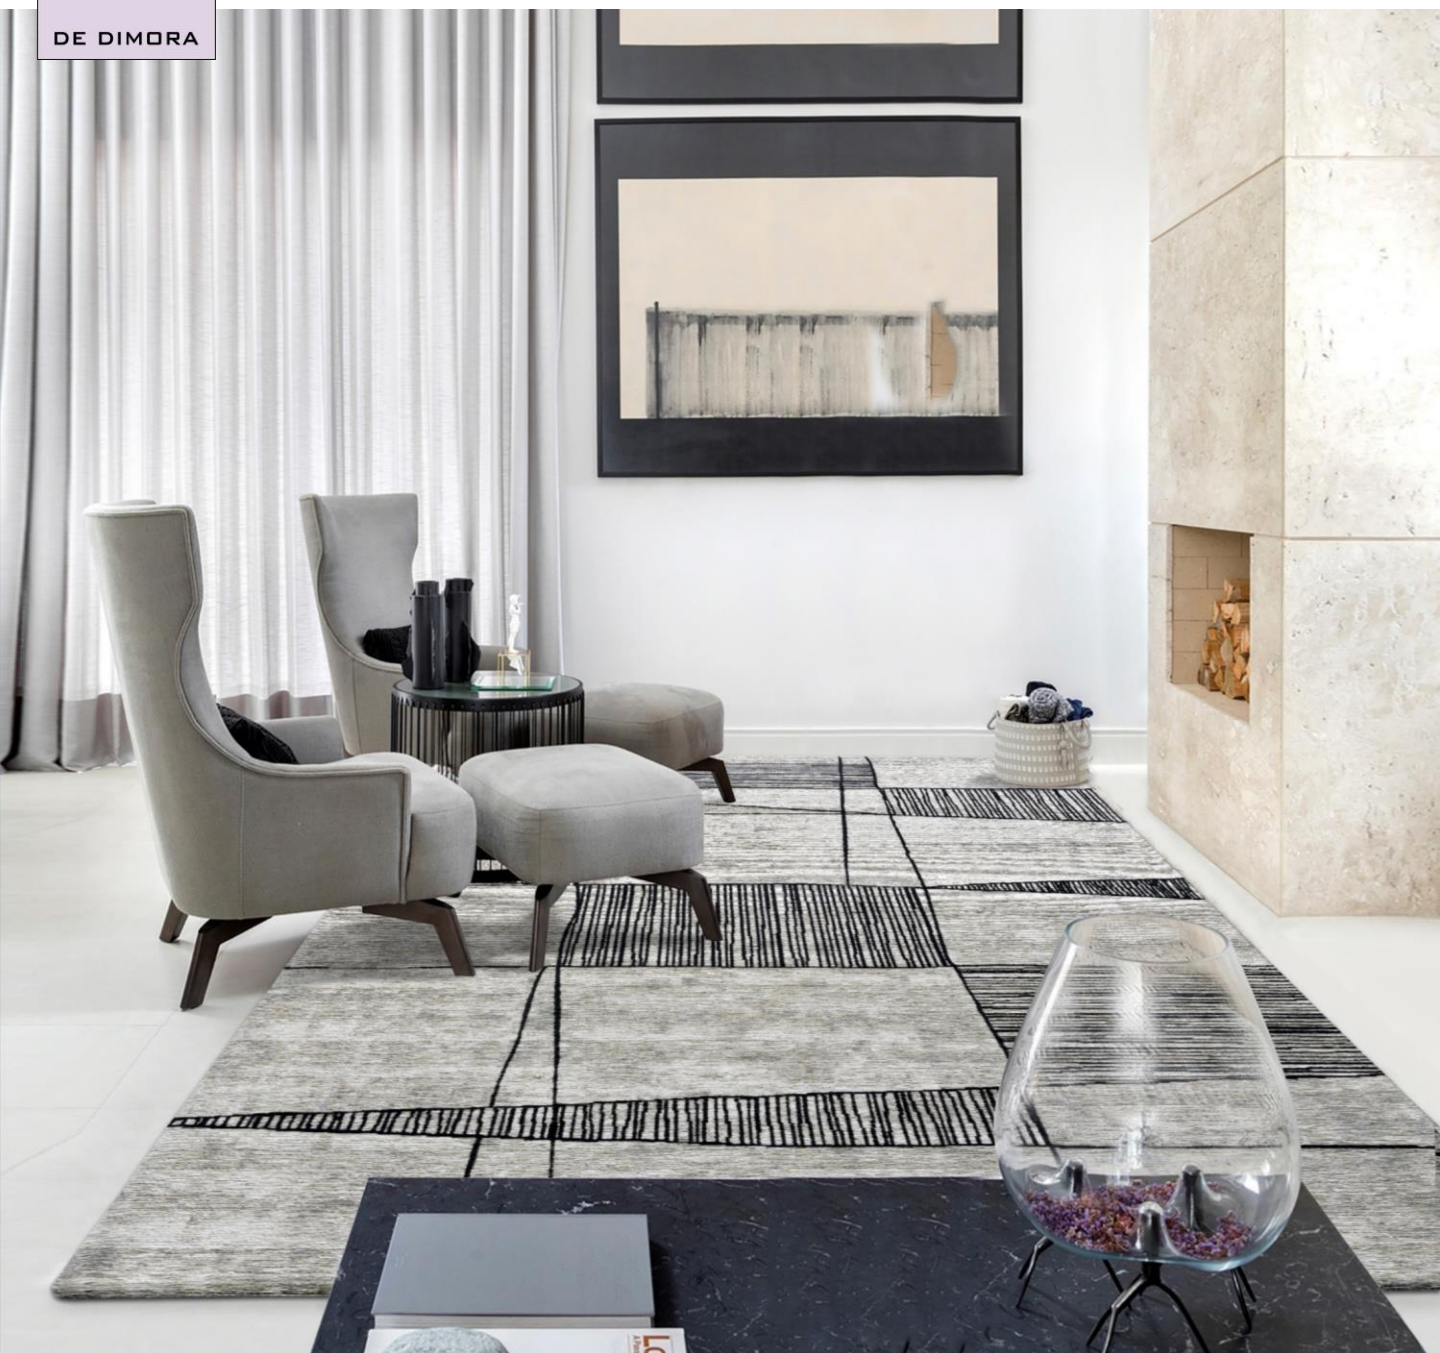

DEGRADE

DE DIMORA

Machine made production

53% Acrylic + 27% Cotton + 20% Polyester

Thickness: 8 mm

Weight: 1540 gr / sqm

Standard sizes cm: 140x200 – 155x230 – 200x290 – 240x340

Cutting service available for custom size, quotation on request